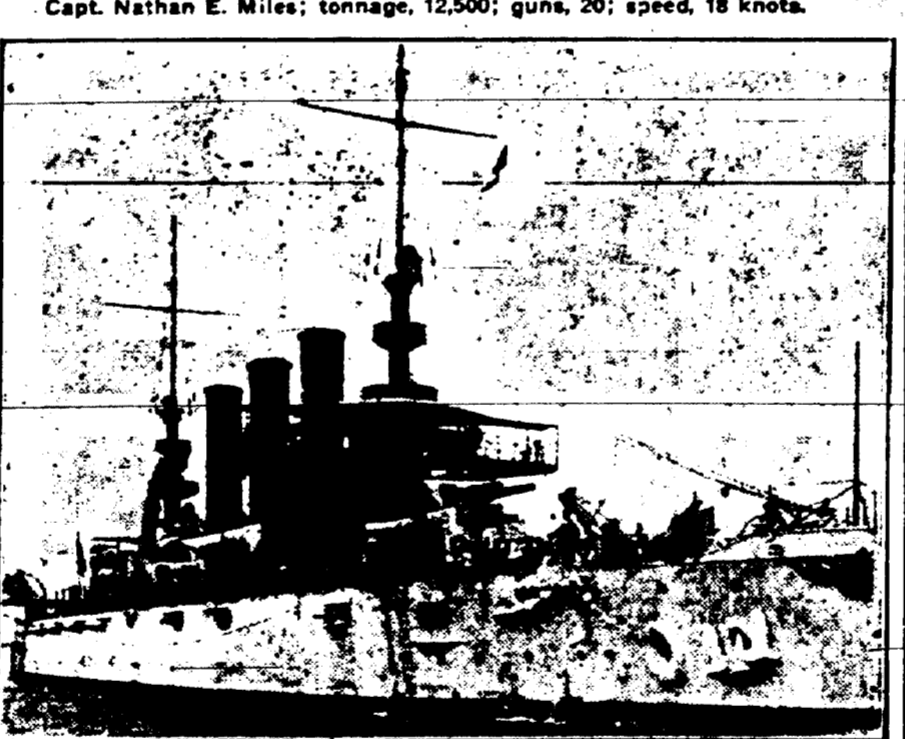

U. S. PROTECTED CRUISER, "ST. LOUIS."
Commander Nathaniel R. Usher; tonnage, 9,700; guns, 14; speed, 22 knots.

U. S. BATTLESHIP, "KEARSARGE."
Capt. Herbert Winslow; tonnage, 13,552; guns, 22; speed, 16 knots.

U. S. BATTLESHIP, "NEW JERSEY."
Capt. William W. Kimball; tonnage, 14,948; guns, 24; speed, 19 knots.

U. S. BATTLESHIP, "MAINE."
Capt. Nathan E. Miles; tonnage, 12,500; guns, 20; speed, 18 knots.

U. S. BATTLESHIP, "ILLINOIS."
Capt. Gotfried Blocklinger; tonnage, 11,525; guns, 18; speed, 17 knots.

U. S. BATTLESHIP, "KENTUCKY."
Capt. Edward B. Barry; tonnage, 11,525; guns, 22; speed, 16 knots.

U. S. BATTLESHIP, "RHODE ISLAND."
Captain yet to be assigned; tonnage, 14,948; guns, 24; speed, 19 knots.

U. S. BATTLESHIP, "OHIO."
Capt. Lewis C. Hellner; tonnage, 12,500; guns, 20; speed, 18 knots.

U. S. GUNBOAT, "YORKTOWN."
Commander Richard T. Mulligan; tonnage, 1,710; guns, 6; speed, 18 knots.

U. S. PROTECTED CRUISER, "CHICAGO."
Commander Robert M. Doyle; tonnage, 4,500; guns, 18; speed, 18 knots.
Flagship of Admiral Evans.